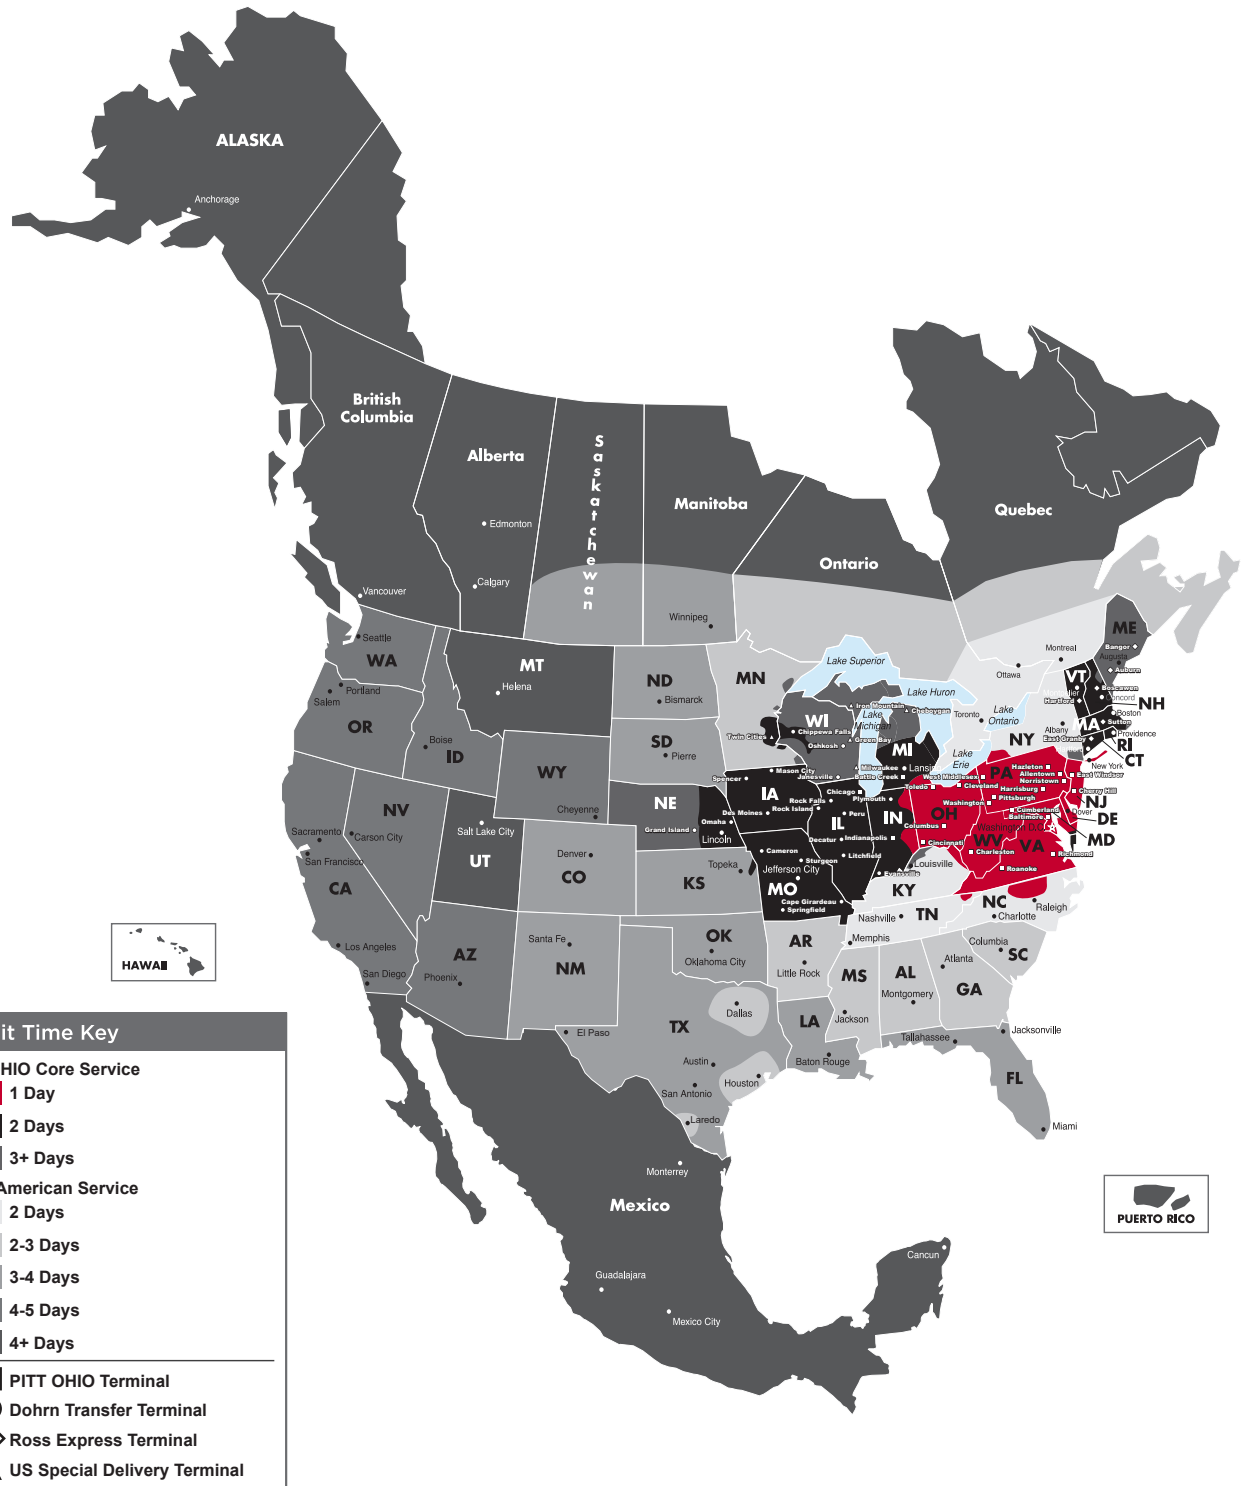

NORTH AMERICA EXPRESS

SHORTER TRANSIT TIMES. SAME EXCEPTIONAL SERVICE.

PITT OHIO offers 2 and 3 business day LTL transit times to points on the West Coast and Texas.

Transit Time Key	
PITT OHIO Core Service	
	1 Day
	2 Days
	3+ Days
North American Service	
	2 Days
	2-3 Days
	3-4 Days
	4-5 Days
	4+ Days
	PITT OHIO Terminal
	Dohrn Transfer Terminal
	Ross Express Terminal
	US Special Delivery Terminal

[EFFICIENT, CONSISTENT PERFORMANCE]

Carriers of the North American Service

Averitt

The most trusted name in Southern freight and logistics, Averitt has mastered the art of moving freight in and out of its core 13 Southern states. Recognized as a flexible and responsive provider of quality, on-time services, Averitt is the perfect carrier for freight moving In and Out of the South.

Peninsula Truck Lines

With an uncompromising commitment to customers, Peninsula Truck Lines is the premier regional carrier for over 950 cities and towns throughout the Northwest United States. Peninsula's focus on providing the most consistent AM delivery service possible is the driving force that has established consistent growth and award-winning results for the past four decades.

North American Service Providers

- Averitt
- Rosenau Transport
- Groupe Robert
- Midwest Motor Express
- Mountain Valley Express
- Peninsula Truck Lines
- PITT OHIO