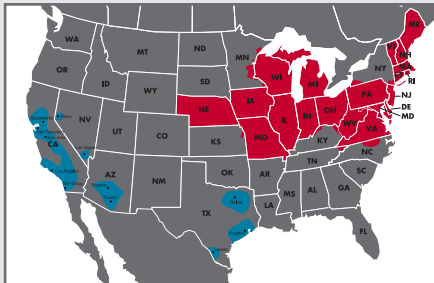

PITT OHIO

SUPPLY CHAIN ■ GROUND ■ LTL ■ TL

NORTH AMERICAN SERVICE MAP EAST WINDSOR

209 Whitehead Road
Hamilton, NJ 08619
Ph: 1-609-890-2086
Ph: 1-877-325-9463
Fax: 1-609-890-2063

SEAMLESS COVERAGE ACROSS ALL OF NORTH AMERICA

- Fast, consistent transit times
- Complete, real-time shipment visibility
- Seamless coverage
- Convenience of working with your local PITT OHIO transportation specialist
- Expedited services available

NORTH AMERICA EXPRESS

SHORTER TRANSIT TIMES. SAME EXCEPTIONAL SERVICE.

PITT OHIO offers 2 and 3 business day LTL transit times to points on the West Coast and Texas.

Transit Time Key	
PITT OHIO Core Service	
	1 Day
	2 Days
	3+ Days
North American Service	
	2 Days
	2-3 Days
	3-4 Days
	4-5 Days
	4+ Days
	PITT OHIO Terminal
	Dohrn Transfer Terminal
	Ross Express Terminal
	US Special Delivery Terminal

Note: This map is a representation of transit days to major metro areas in these states. For up-to-date, zip-to-zip transit times, please visit the PITT OHIO website at www.pittohio.com