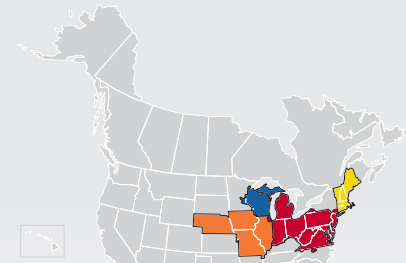

LTL MAP CHICAGO

4975 West Pershing Road, Cicero, IL 60804

Ph: 1-708-652-3515 | Ph: 1-877-366-2449 | Fax: 1-708-652-3560

LTL • EXPEDITE • SUPPLY CHAIN • GROUND • TRUCKLOAD

Coverage Areas

- PITT OHIO
- Dohrn Transfer
- Ross Express
- US Special Delivery
- Seamless Coverage Across All of North America

PITT OHIO CORE SERVICE ■ 1 DAY ■ 2 DAYS ■ 3+ DAYS

PITT OHIO TERMINAL DOHRN TRANSFER TERMINAL ROSS EXPRESS TERMINAL US SPECIAL DELIVERY TERMINAL

Note: This map is a representation of transit days to major metro areas in these states. For up-to-date, zip-to-zip transit times, please visit the PITT OHIO website at www.pittohio.com