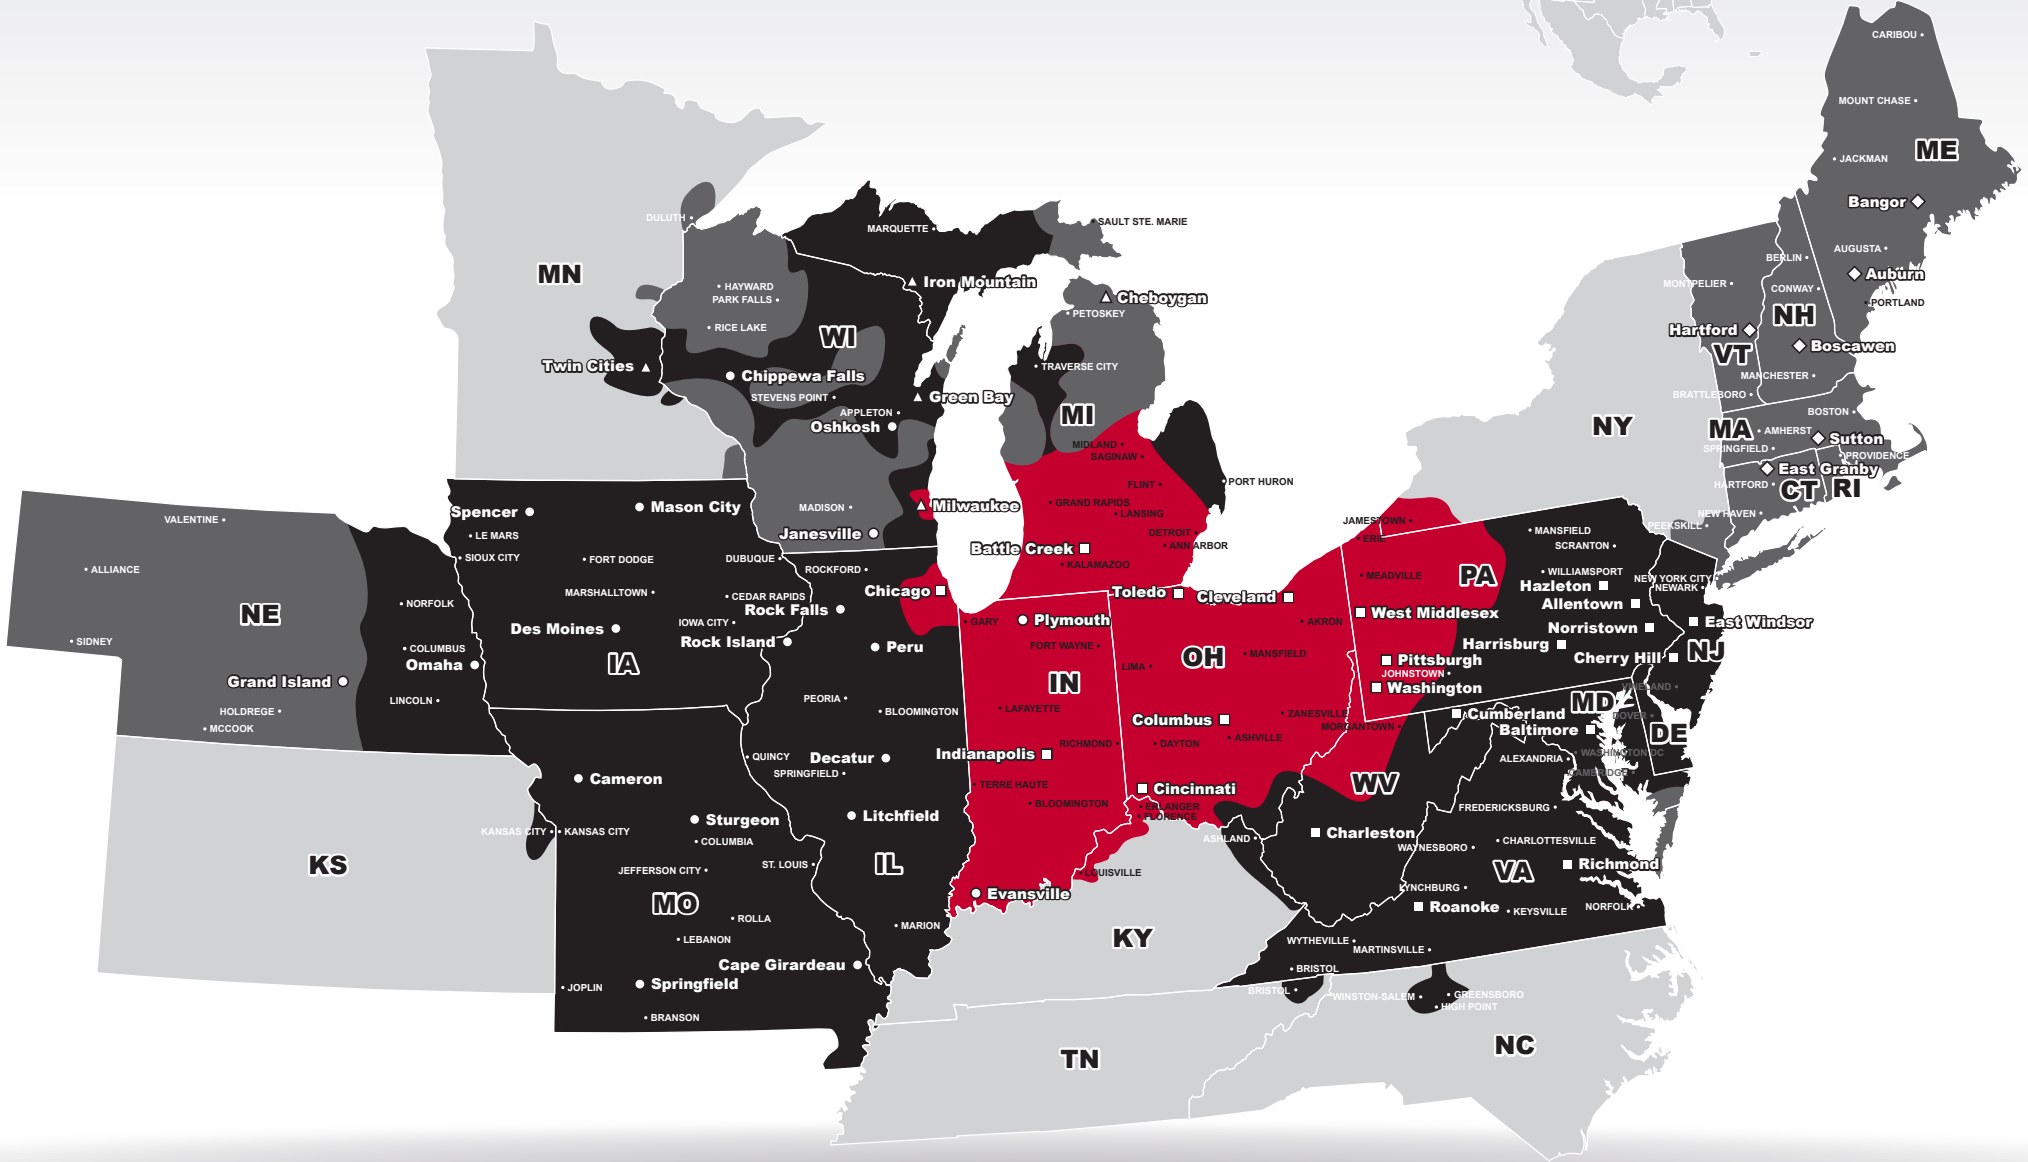

LTL MAP CHICAGO

4975 West Pershing Road, Cicero, IL 60804

Ph: 1-708-652-3515 | Ph: 1-877-366-2449 | Fax: 1-708-652-3560

LTL • EXPEDITE • SUPPLY CHAIN • GROUND • TRUCKLOAD

Coverage Areas

- PITT OHIO
- Dohrn Transfer
- Ross Express
- US Special Delivery
- Seamless Coverage Across All of North America

PITT OHIO CORE SERVICE ■ 1 DAY ■ 2 DAYS ■ 3+ DAYS

PITT OHIO TERMINAL DOHRN TRANSFER TERMINAL ROSS EXPRESS TERMINAL US SPECIAL DELIVERY TERMINAL

Note: This map is a representation of transit days to major metro areas in these states. For up-to-date, zip-to-zip transit times, please visit the PITT OHIO website at www.pittohio.com